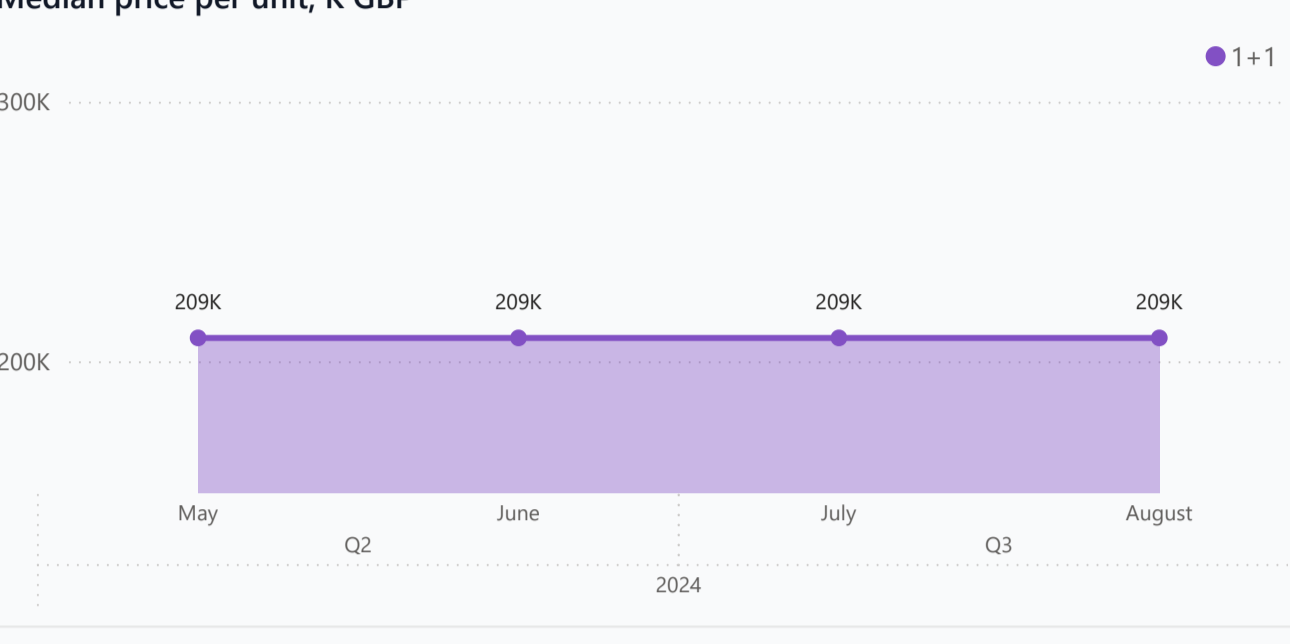

Available units 6 / 52 total