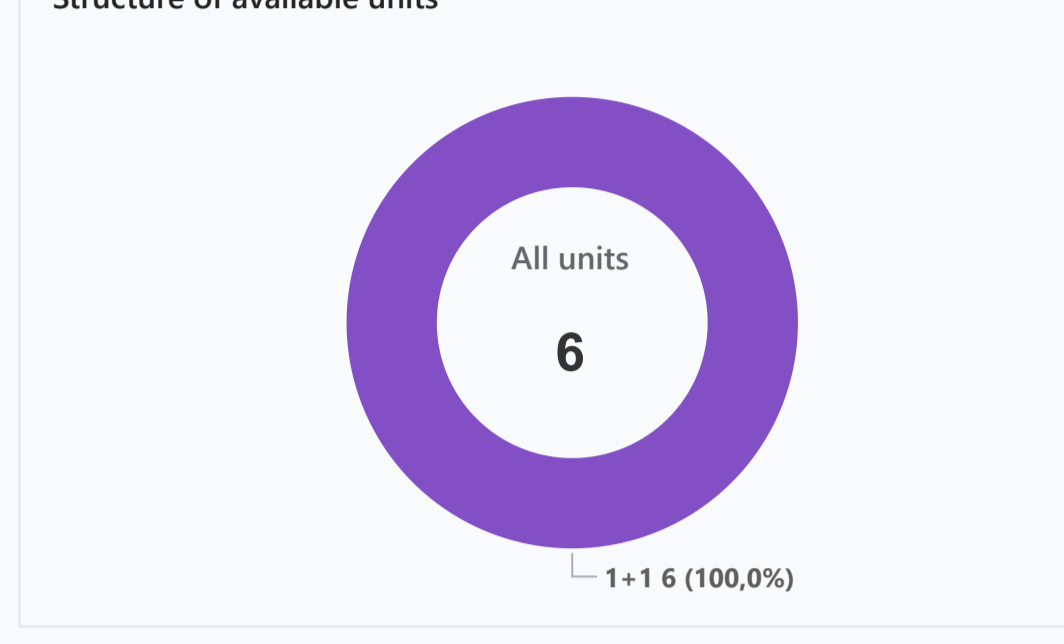

Distance to key locations:  
 Airport 40 min, Supermarket 2 min, Pharmacy 6 min, School 19 min, Kindergarten 18 min, Hospital 18 min.

Tattisu Marina is a beautiful residential complex located just 180 meters from the shores of the Mediterranean Sea. This project combines the unsurpassed beauty of nature and the elegance of modern design.

### Available units 6 / 52 total